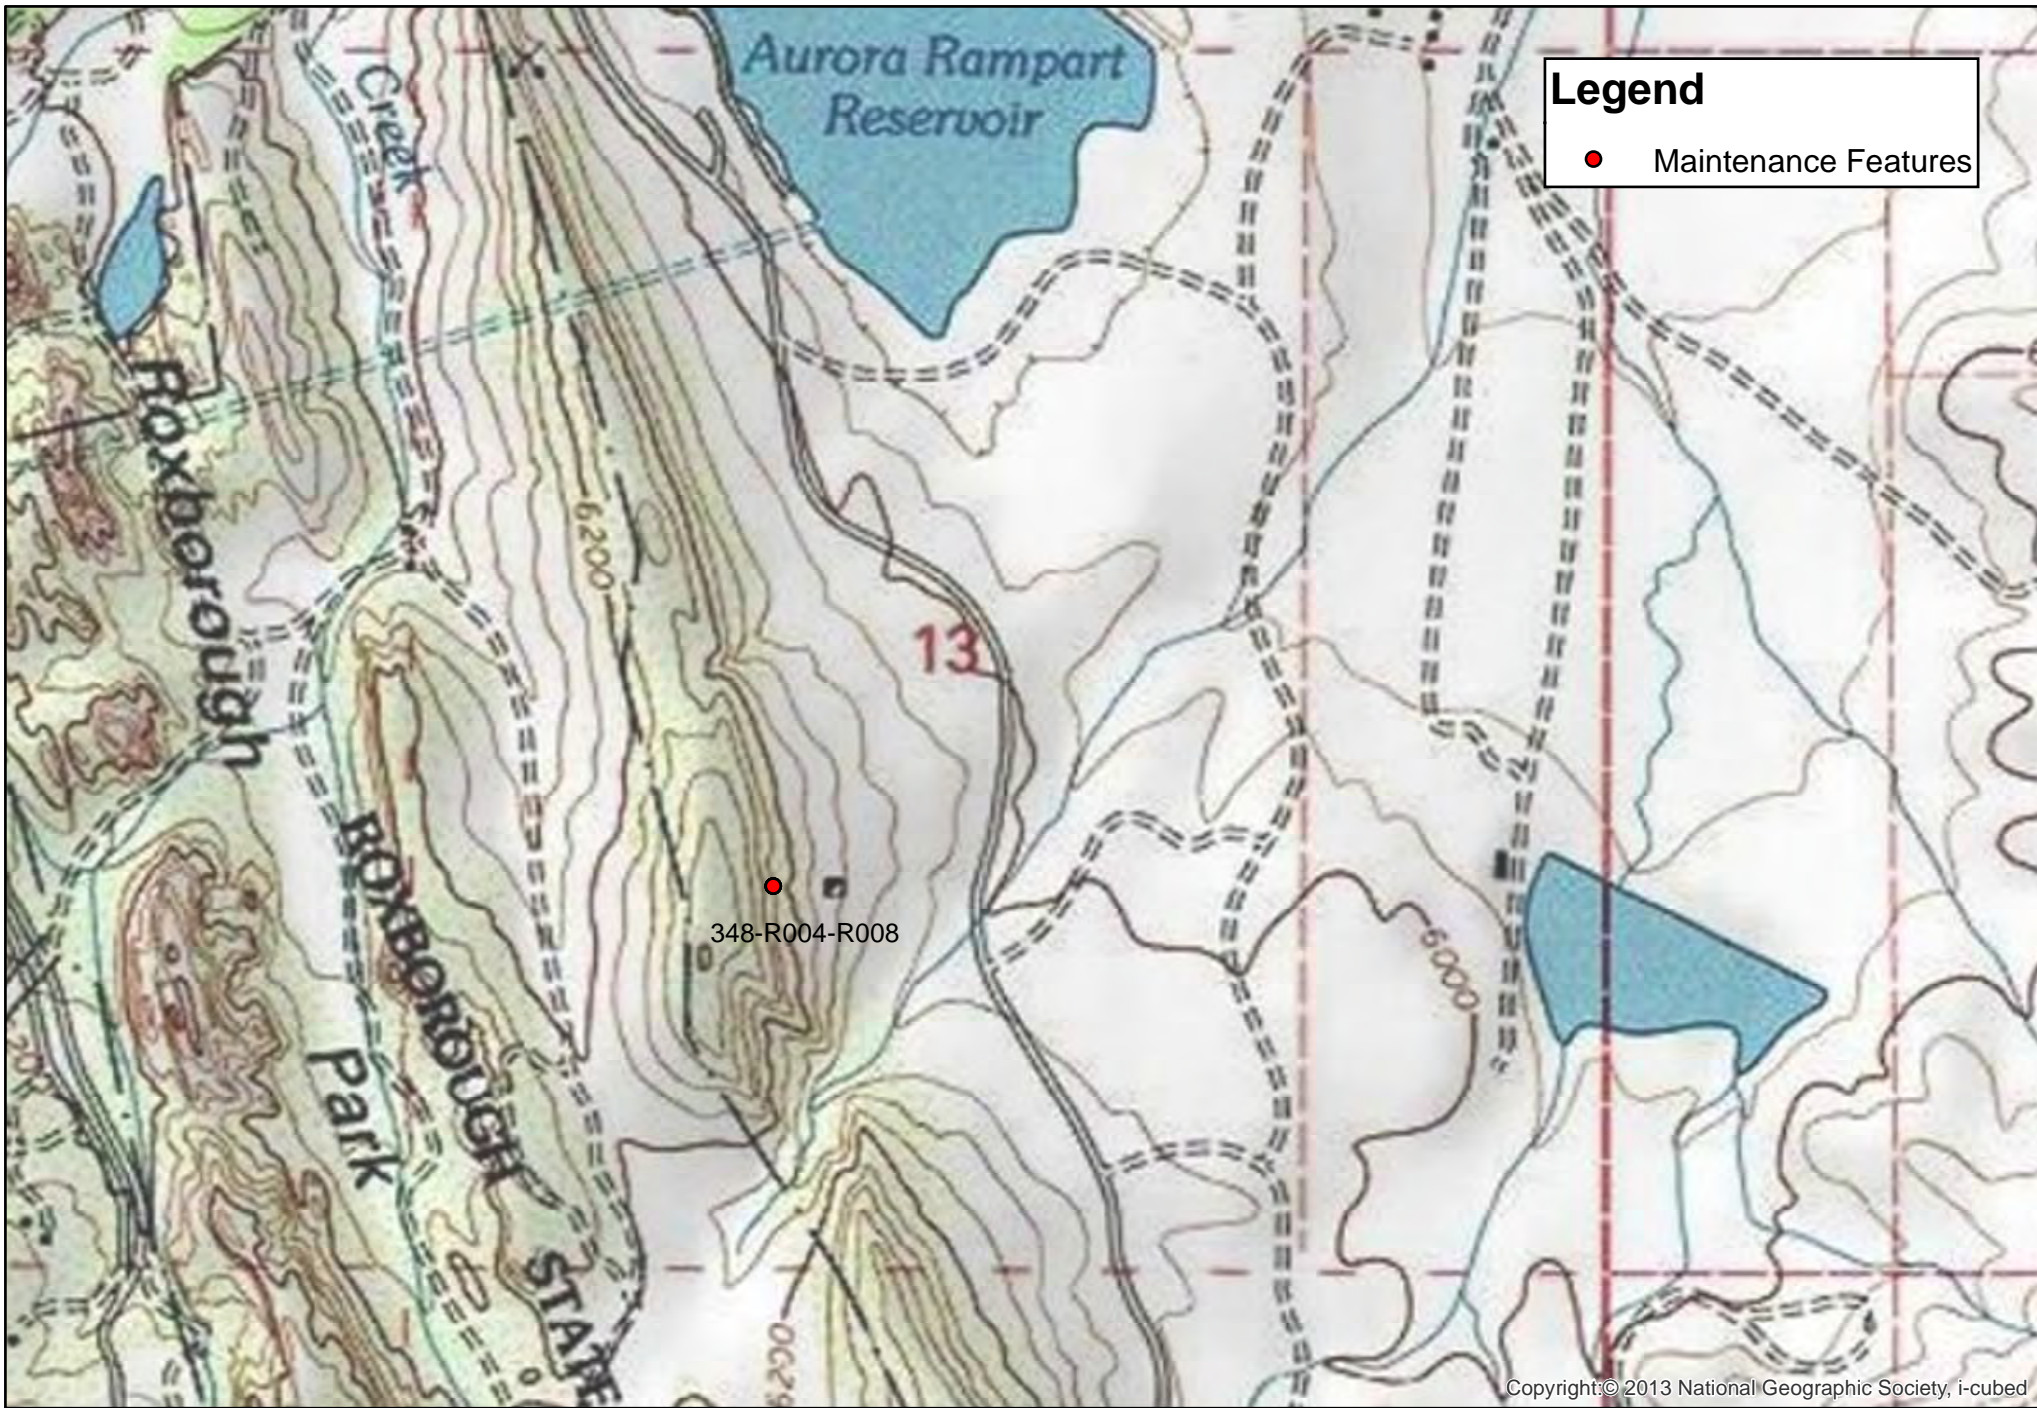

Legend

- Maintenance Features

**TK Clay Stopes - Phase 1
Maintenance Features Map 2**

Copyright:© 2013 National Geographic Society, i-cubed

COLORADO
Division of Reclamation,
Mining and Safety
Department of Natural Resources

Legend
● Maintenance Features

348-R004-R008

13

Copyright © 2013 National Geographic Society, i-cubed

TK Clay Stopes - Phase 1 Maintenance Features Map 3