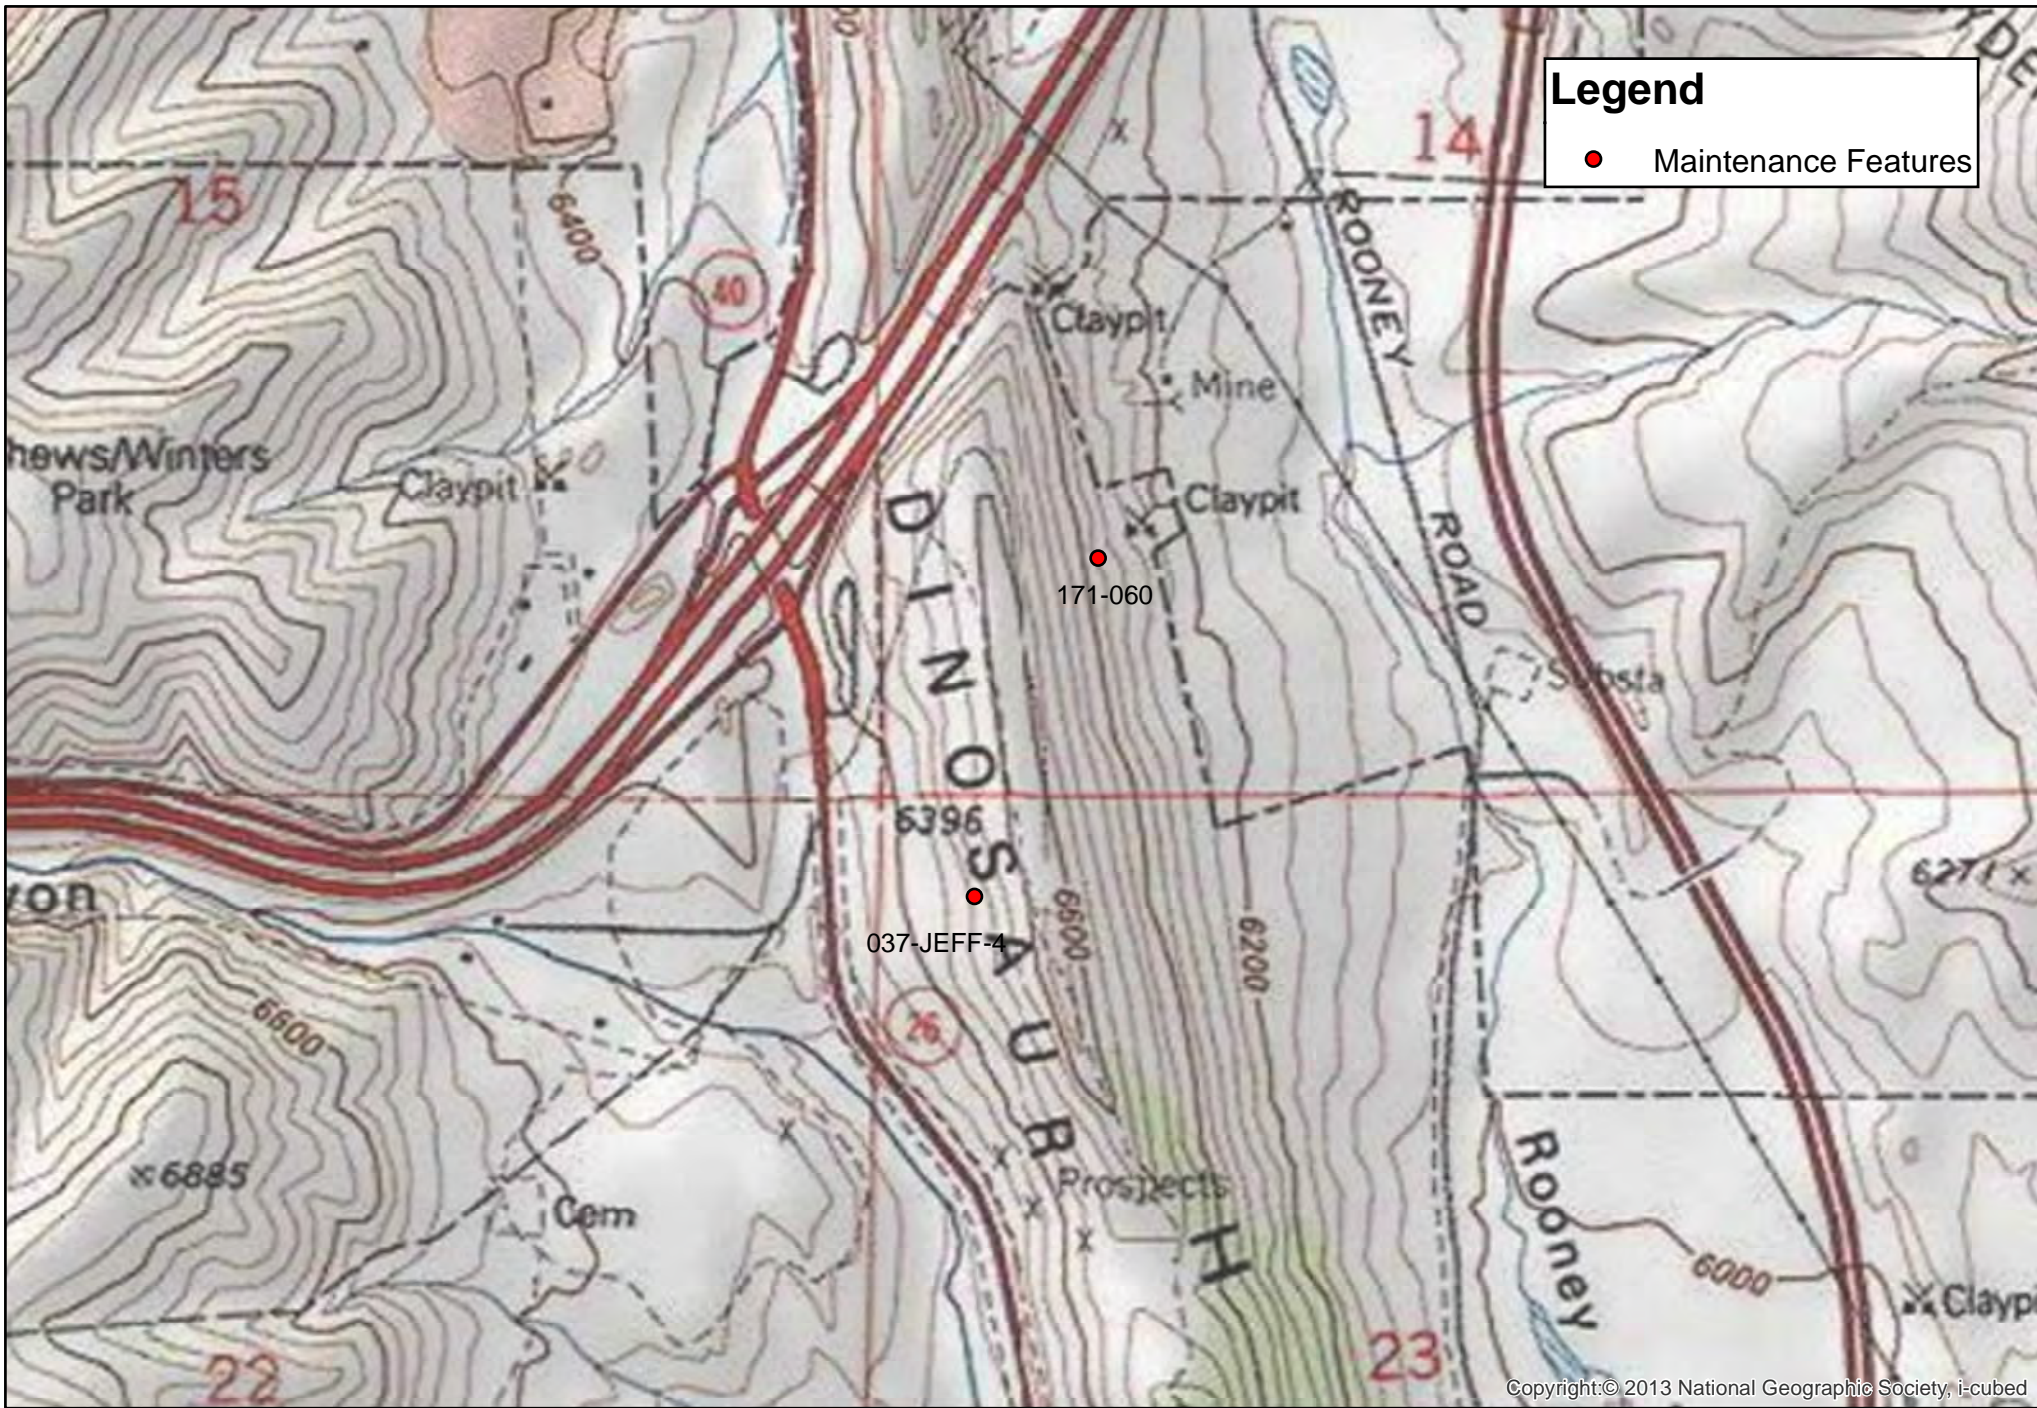

Legend

- Maintenance Features

529-004
 529-024
 529-025
 529-026

Copyright: © 2013 National Geographic Society, i-cubed

TK Clay Stopes - Phase 1
Maintenance Features Map 1

COLORADO
 Division of Reclamation,
 Mining and Safety
 Department of Natural Resources

Legend

- Maintenance Features

**TK Clay Stopes - Phase 1
Maintenance Features Map 2**

Copyright:© 2013 National Geographic Society, i-cubed

COLORADO
Division of Reclamation,
Mining and Safety
Department of Natural Resources

Legend
● Maintenance Features

348-R004-R008

13

Copyright © 2013 National Geographic Society, i-cubed

TK Clay Stopes - Phase 1 Maintenance Features Map 3