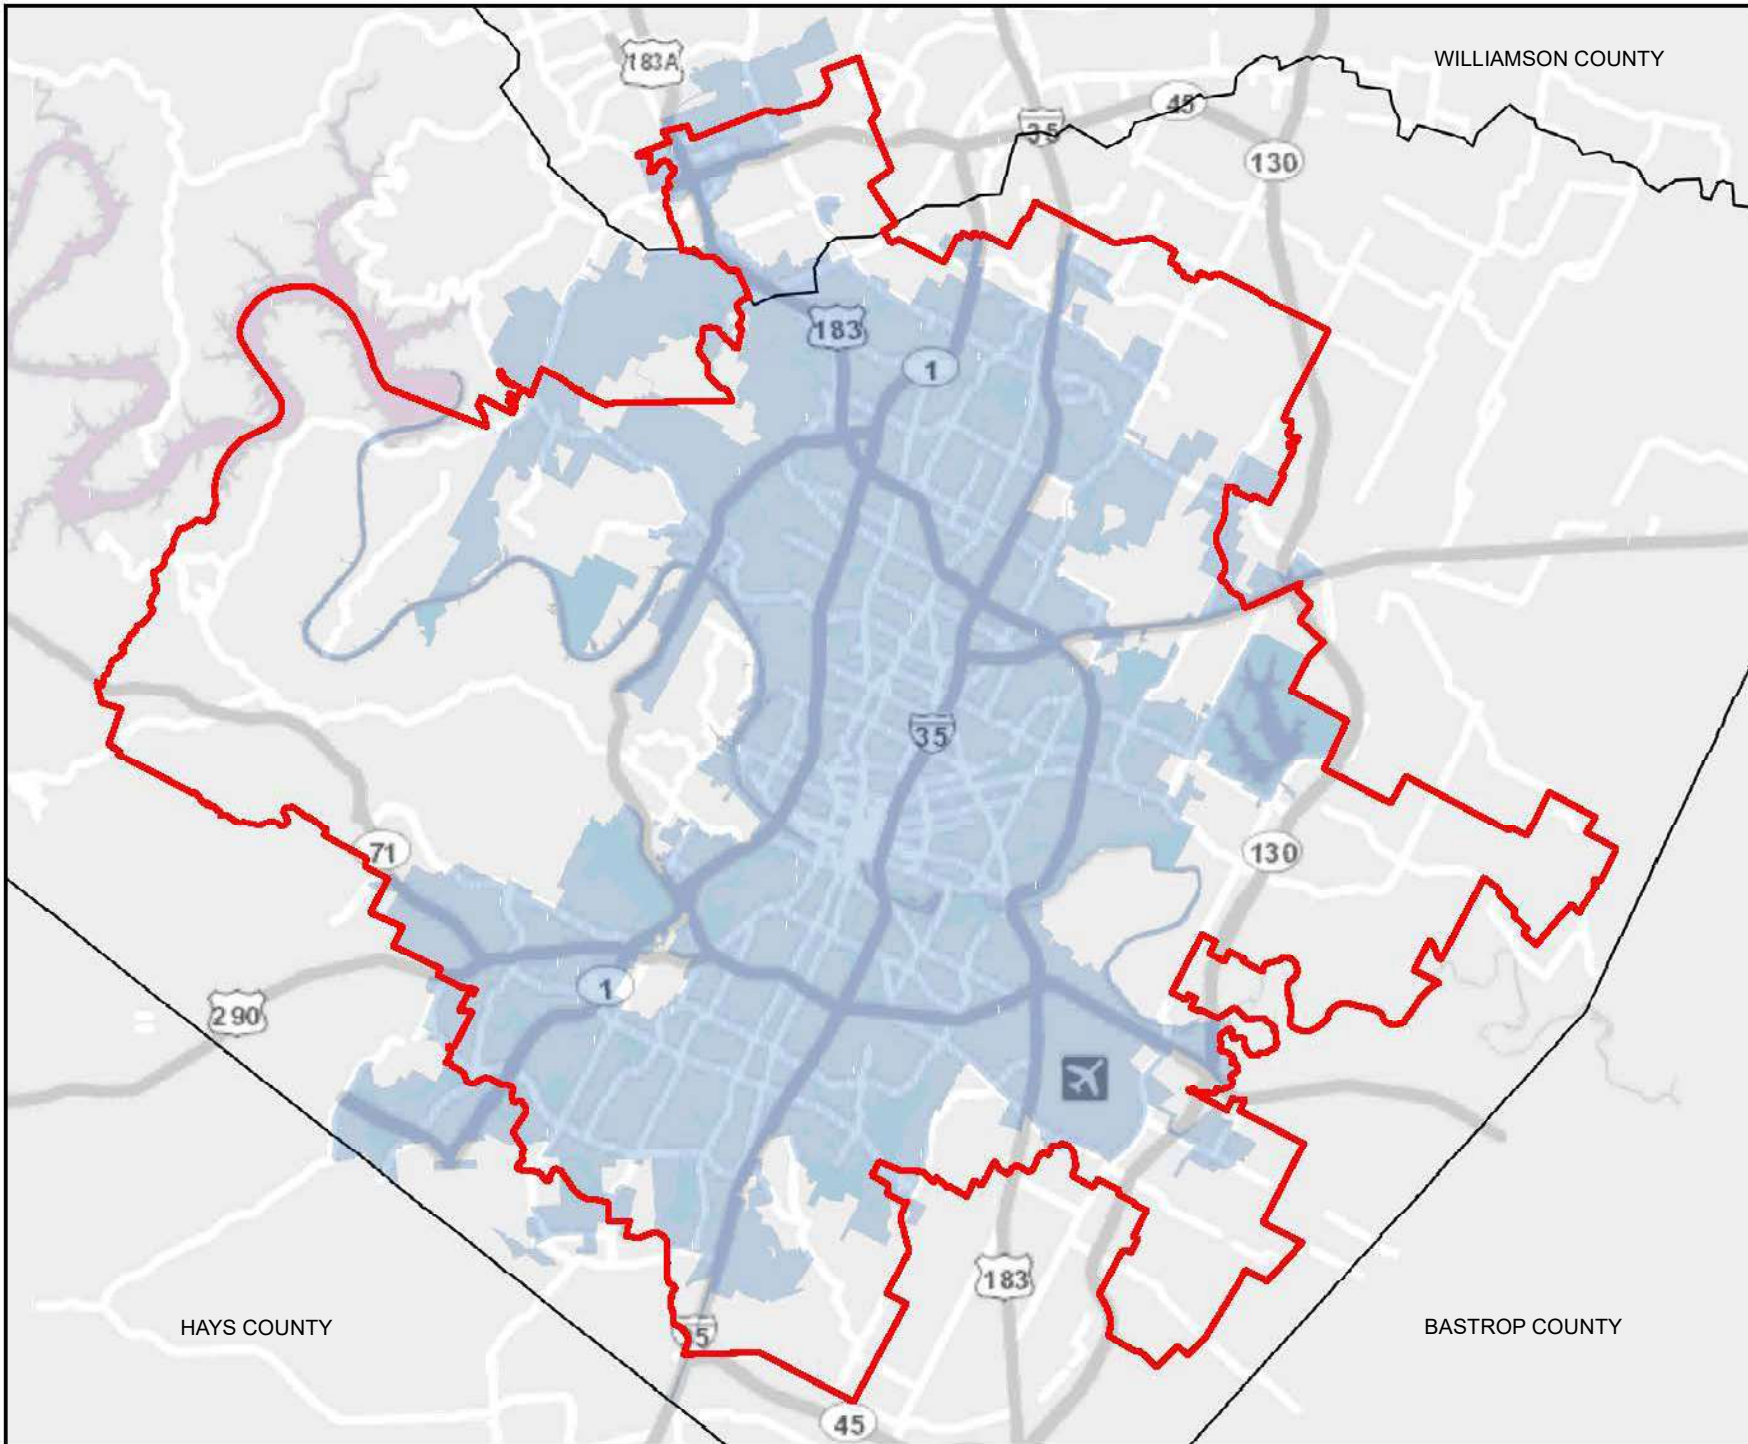

Austin Energy Service Area

-  AE Service Area
-  Austin City Limits
-  Counties

This product is for informational purposes and may not have been prepared for or be suitable for legal, engineering, or surveying purposes. It does not represent an on-the-ground survey and represents only the approximate relative location of property boundaries.

This product has been produced by Austin Energy for the sole purpose of geographic reference. No warranty is made by the City of Austin regarding specific accuracy or completeness.

Data Source: Austin Energy GIS & City of Austin GIS
Map Produced: December 15, 2015